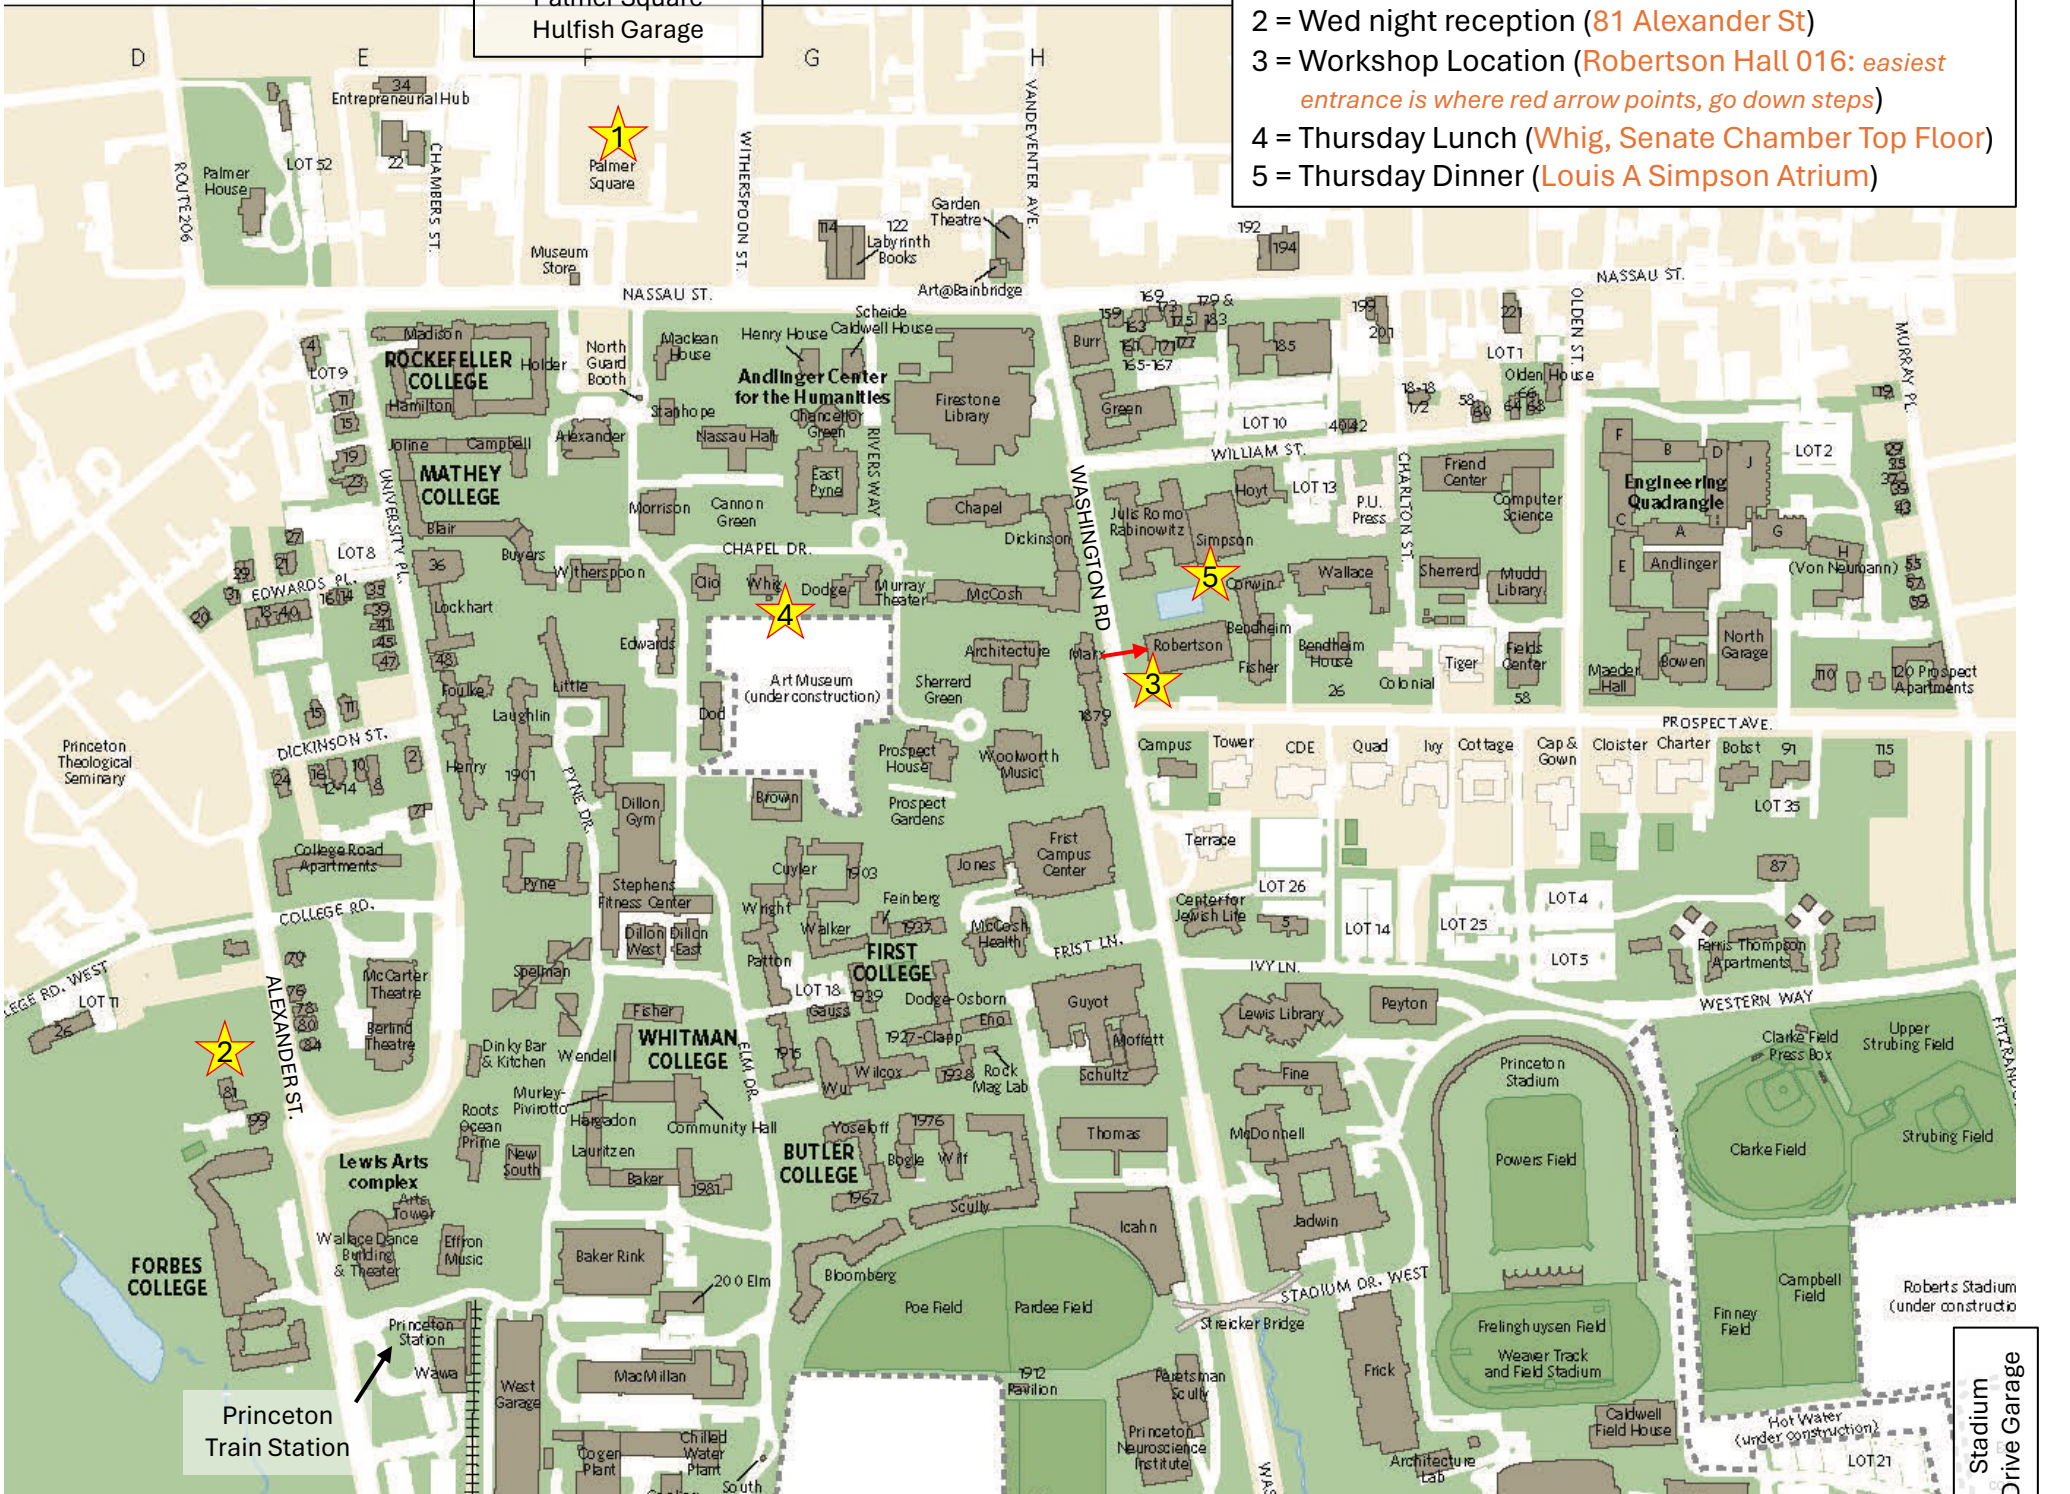

Palmer Square
Hulfish Garage

- 1 = Nassau Inn Hotel (10 Palmer Square)
- 2 = Wed night reception (81 Alexander St)
- 3 = Workshop Location (Robertson Hall 016: *easiest entrance is where red arrow points, go down steps*)
- 4 = Thursday Lunch (Whig, Senate Chamber Top Floor)
- 5 = Thursday Dinner (Louis A Simpson Atrium)

Stadium
Drive Garage